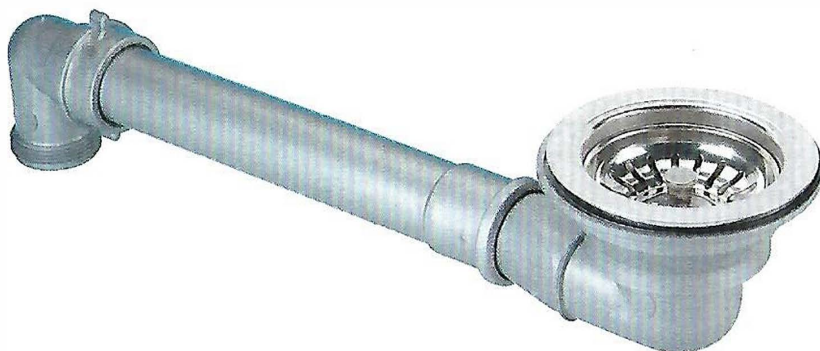

### LIRA

Funzionale, dalle dimensioni ridotte, progettato per gestire al meglio ogni centimetro disponibile. Il **Sifone Spazio 2 NT** aderisce perfettamente alla parete di fondo, recuperando spazio nel sottoavello. Ispezionabile, presenta infatti un'apertura nella parte anteriore che consente, semplicemente svitando il tappo di chiusura, di rimuovere i residui accumulati nello scarico. Disponibile in versione per foro parete con diametro 40 mm oppure con adattatore per foro parete diametro 50 o 56 mm. Abbinato alla Piletta Basket Bassa in polipropilene e griglia in acciaio inox, dalla altezza ridotta (solo 87 mm), regala maggior spazio al sottoavello.

### LIRA Space-saving components

Functional, compact and designed in a way that ensures the very best use is made of every inch of available space. The **Sifone Spazio 2 NT** attaches perfectly to the wall at the back, making more space available under the sink. It can be inspected thanks to an opening at the front whose stopper can be unscrewed to remove any residue that may have accumulated in the S-trap. It comes in a version for a wall hole with a diameter of 40 mm or with an adapter for a wall hole with a diameter of 50 or 56 mm. Designed for use with the polypropylene Low Basket Drain unit and stainless steel grid, with a reduced height of just 87 mm, thus creating more space under the sink.

### SCHOCK Small draining rack

A sink with a very small draining board, but with a basin for a 60-cm unit, in other words a large sink that also saves on space, **Primus D100 XS** comes in six colours and is made of Cristalite, a patented material. The model, like all Schock sinks, is anti-bacterial, featuring the use of ProHygienic 21 (which is also patented), obtained by means of a mechanical procedure that involves no type of chemical additive. It measures 780x500 mm; the sink is 465 mm wide.